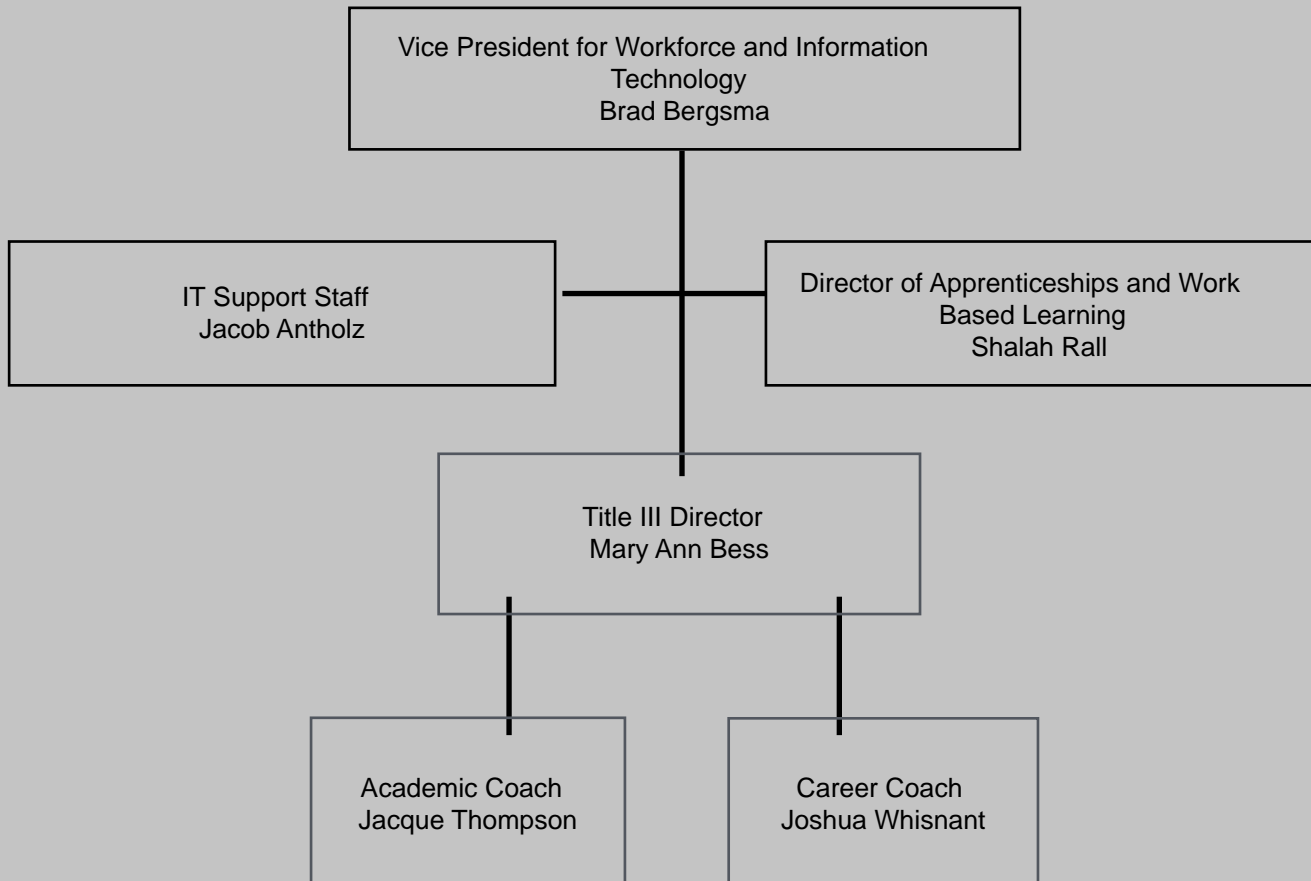

Governance

ADMINISTRATIVE CABINET

President
Ben Schears

Executive Vice President for
Operations
Sherri Knitig

Vice President for Workforce
Development and Information
Technology
Brad Bergsma

Vice President for Academic and
Student Advancement
Jason Showalter

Dean of Academics
Trista Zimmerman

Director of Buildings and Grounds
Kyler West

Athletic Director
Rory Kling

Director of Endowment - Alumni &
Career Services
Kelly James

Director of Admissions
Mandy Garrett

Title III Director
Mary Ann Bess

ACADEMIC AFFAIRS

ACADEMIC AFFAIRS

OPERATIONS

Academic and Student Advancement Staff

WORKFORCE DEVELOPMENT AND INFORMATION TECHNOLOGY

ATHLETICS

LINE OF AUTHORITY