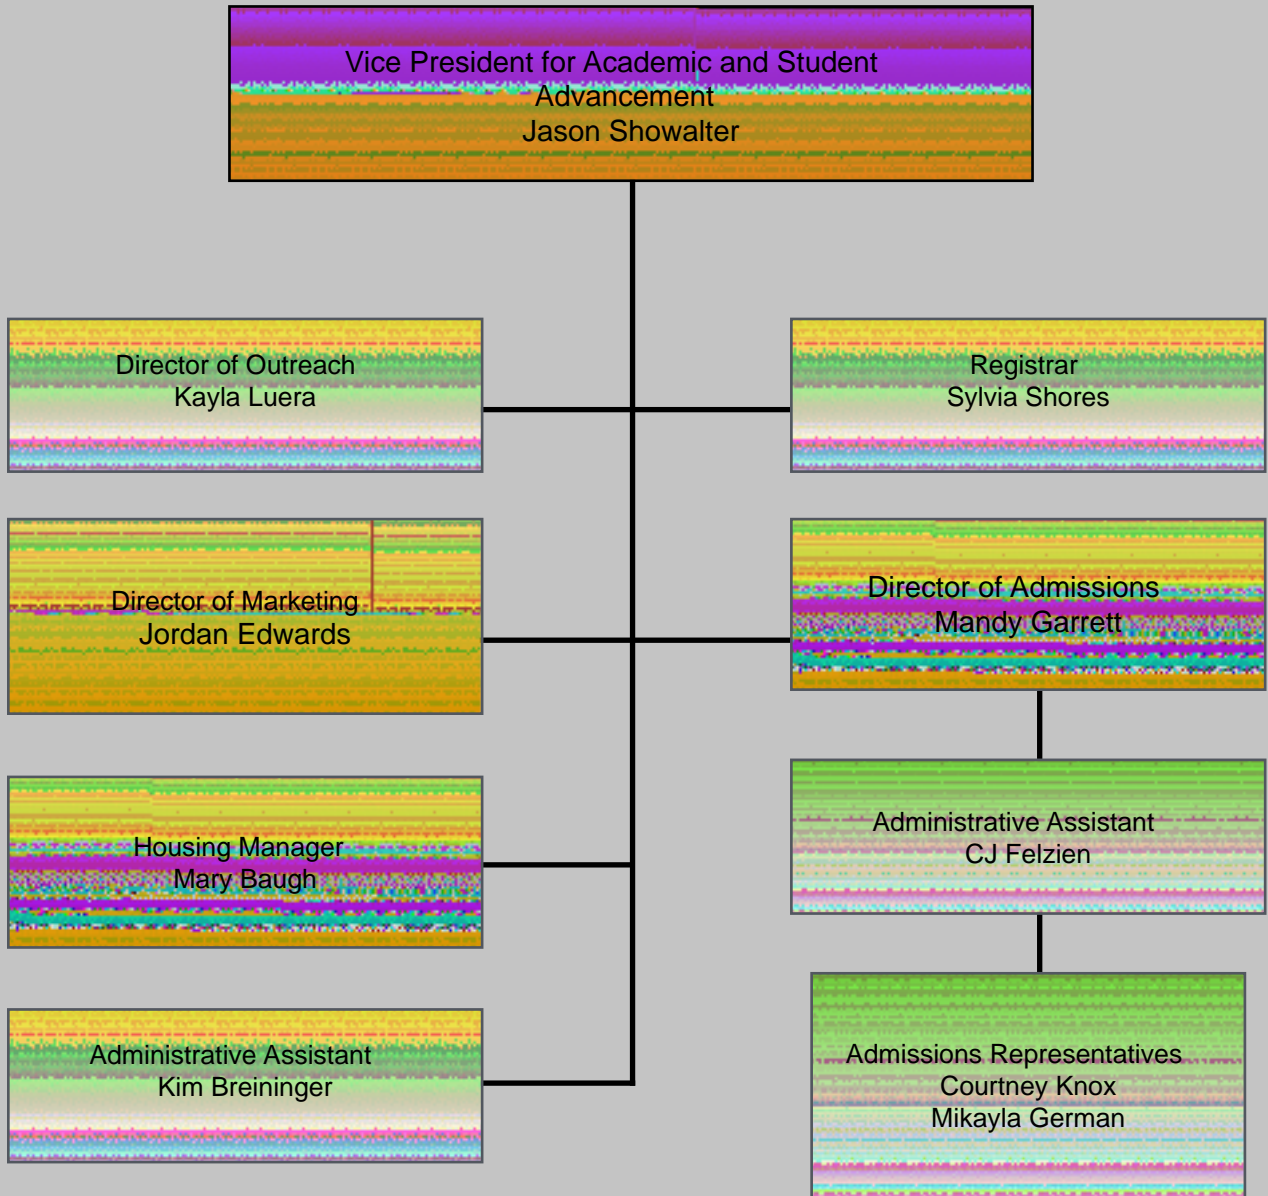

Governance

ADMINISTRATIVE CABINET

President
Ben Schears

Executive Vice President for
Operations
Sherri Knitig

Vice President for Workforce
Development and Information
Technology
Brad Bergsma

Vice President for Academic and
Student Advancement
Jason Showalter

Dean of Academics
Trista Zimmerman

Director of Buildings and Grounds
Kyler West

Athletic Director
Rory Kling

Director of Endowment - Alumni &
Career Services
Kelly James

Director of Admissions
Mandy Garrett

Title III Director
Mary Ann Bess

ACADEMIC AFFAIRS

ACADEMIC AFFAIRS

OPERATIONS

Academic and Student Advancement Staff

WORKFORCE DEVELOPMENT AND INFORMATION TECHNOLOGY

ATHLETICS

LINE OF AUTHORITY